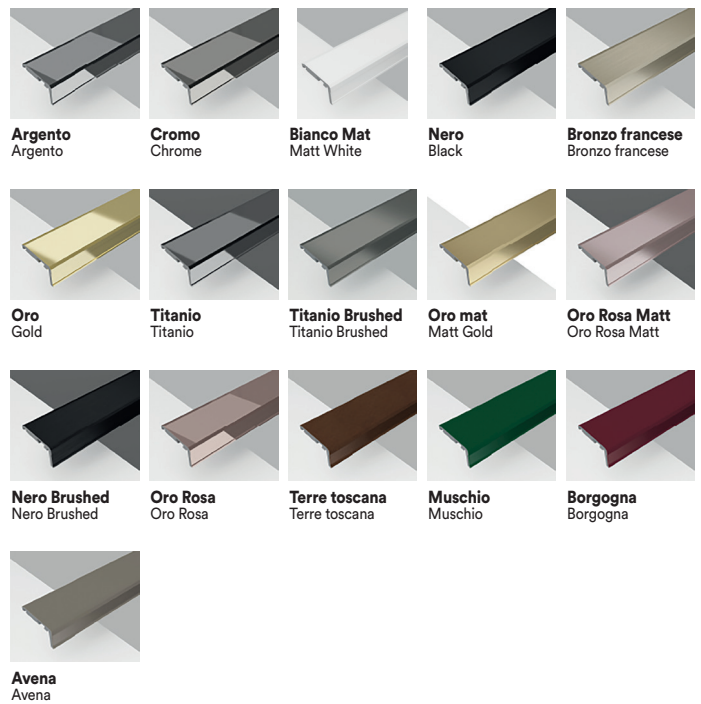

Misure disponibili / Available Sizes

Codice Code	Verso Direction	Dimensioni Dimension
H3A	D / S	Piatto 70x70 cm EST. 67÷69 cm X/A - 56 cm B - 28 cm
H3E	D / S	Piatto 70x90 cm EST. 67÷69x 87÷89 cm X/A - 76 cm B - 38 cm
H3F	D / S	Piatto 70x100 cm EST. 67÷69x 97÷99 cm X/A - 86 cm B - 43 cm
H3B	D / S	Piatto 80x80 cm EST. 77÷79 cm X/A - 66 cm B - 33 cm
H3G	D / S	Piatto 80x100 cm EST. 77÷79x 97÷99 cm X/A - 86 cm B - 43 cm
H3C	D / S	Piatto 90x90 cm EST. 87÷89 cm X/A - 76 cm B - 38 cm
H3D	D / S	Piatto 100x100 cm EST. 97÷99 cm X/A - 86 cm B - 43 cm

Profili / Profiles