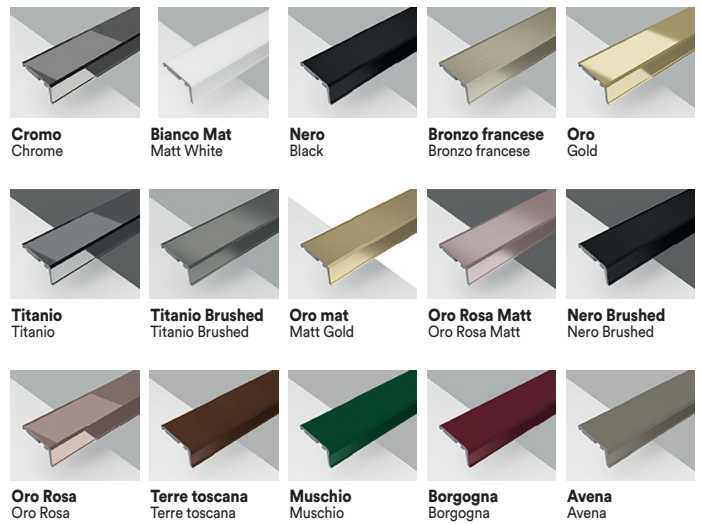

Misure disponibili / Available Sizes

Codice code	Verso xxx	Dimensioni Dimension
M10A		Modulo L. 100 cm H - 200 cm
M12A		Modulo L. 120 cm H - 200 cm
M14A		Modulo L. 140 cm H - 200 cm
M16A		Modulo L. 160 cm H - 200 cm

Profili / Profiles